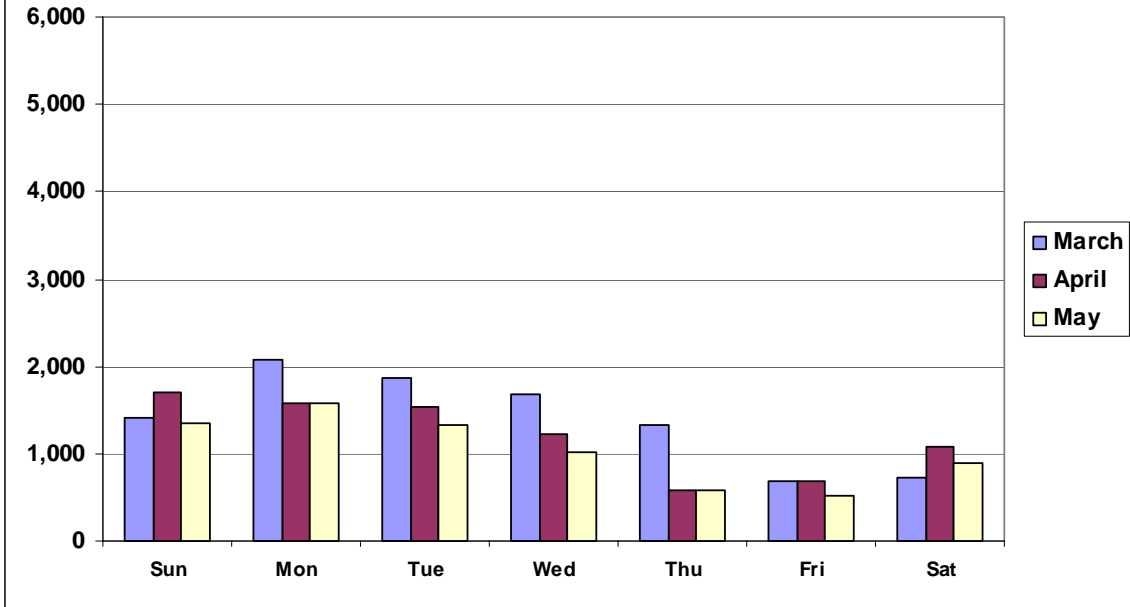

Sample Week Main Floor Usage in 2001

Sample Week Learning Commons Usage - 2005